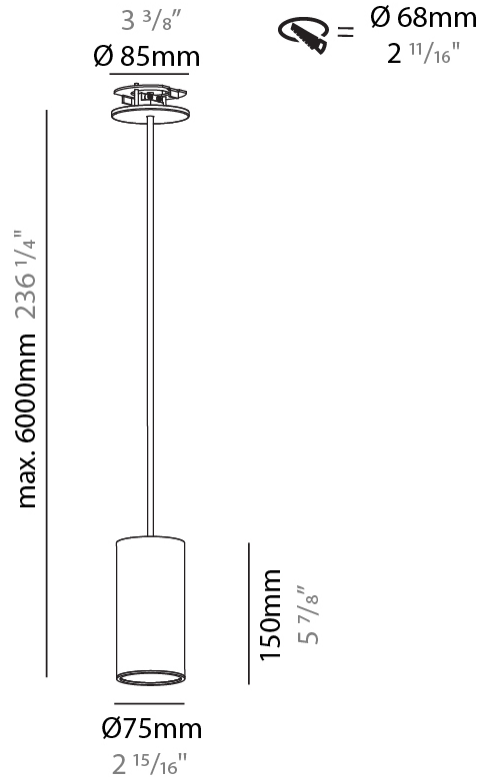

PHYSICAL

Shape: Cylinder
Diameter (mm): 75
Diameter (in): 2 ¹⁵/₁₆
Height (mm): 150
Height (in): 5 ⁷/₈
Max. Overall Height (mm): 2150
Max. Overall Height (in): 84 ⁵/₈
Light Distribution: Direct
Diffuser: Shine Ring 0-6
Fixture Finish: SSR / BKV / CWI / CRY / HAB / LAG / UFT / ITA / RUA / RUR / MIC / FTG / MYG / TWT / LOD / PUS / FRO / FUP / KIA / POP / BLS / SPG / MEY / GOH / GUM / CHC / COM / ABZ / JAG / OBR / MOS / ROR
Fixture Material: Aluminum
Cable Details: 2000mm / 6000mm Cable in White / Black / Orange / Red
Cut-out Measurements: 68mm / 2 11/16"

ELECTRICAL

Lamp Type: LED (Zhaga Standard)
Input Wattage (W): 10.9
Total Output Wattage (W): 9
Dimming: Tri-Mode (Non-Dimming and Phase Dimming (120Vac only) and 0-10V Dimming)
Driver Included: Yes
Driver Location: External
Driver Type: Constant Current - Universal
Driver Class: Class 2
Housing: ENCP3 w/Quick Connect
Input Voltage (V): 120 - 277
Constant Current (MA): 500

LED

Number of LEDs: 1
Color Temperature (°K): 2700 / 3000 / 4000
Max. Delivered Lumen (lm): 923
CRI: >90 CRI
Lamp Life (hrs): 50000
Upon Request: ***3500K available in minimum quantities (larger quantities upon request)

OPTICAL

Reflector: 18 / 36 / 52

RATINGS AND CERTIFICATIONS

Certified By: Certified for North American Standards
IP rating: IP20