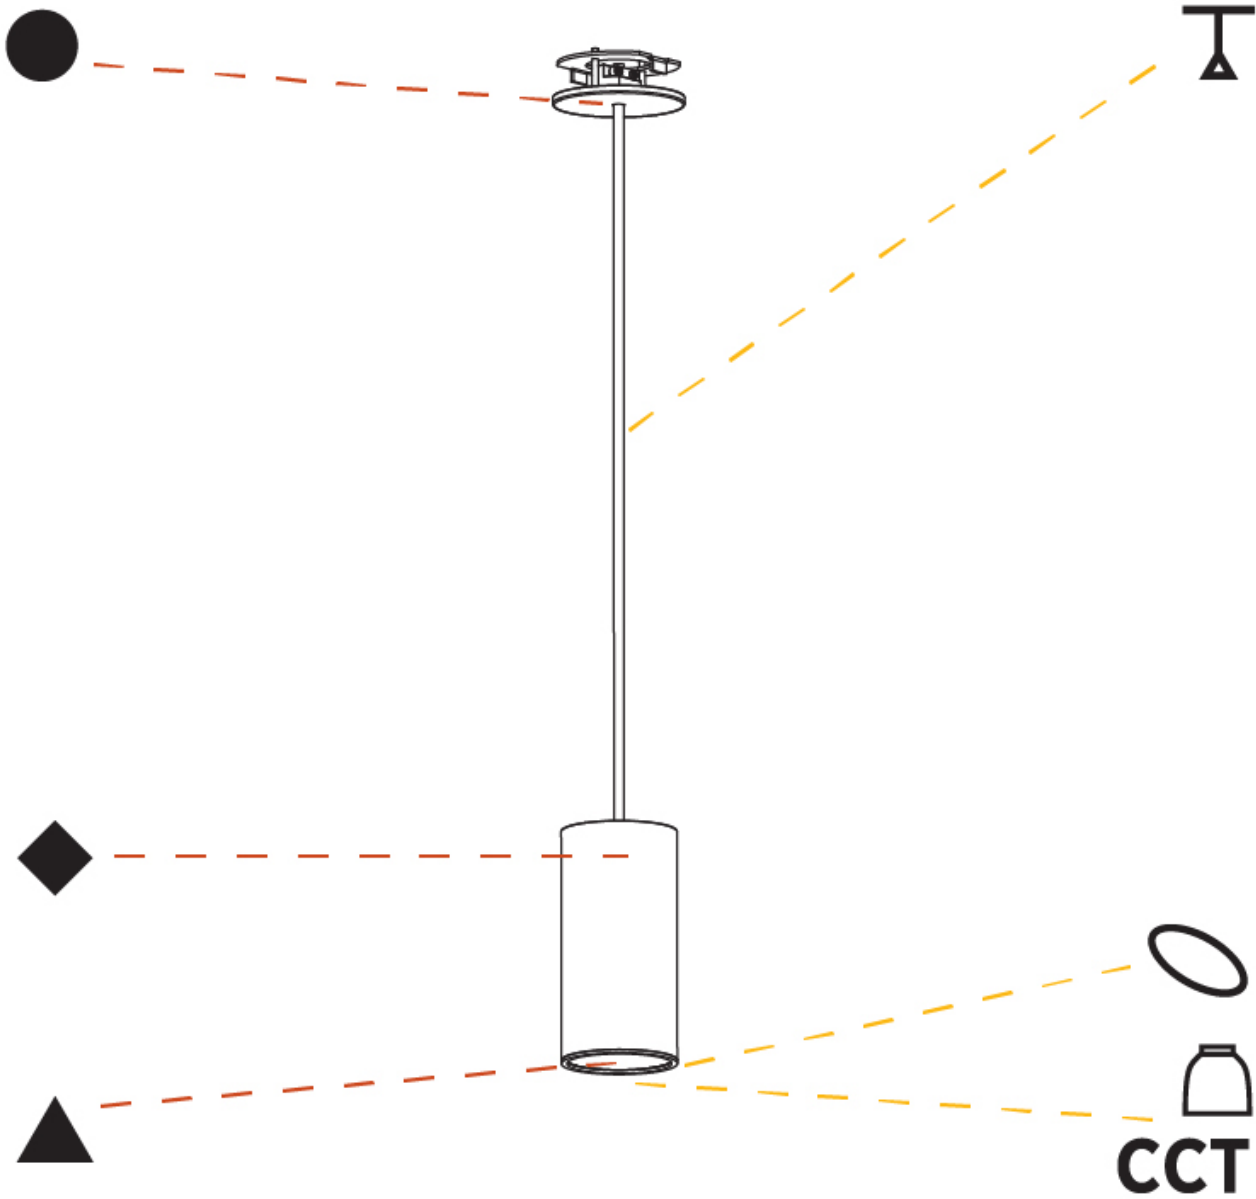

HANGOVER MONOPOINT RECESSED CANOPY SUSPENSION

A300157-

PROJECT
TYPE
SPECIFIER
QUANTITY
DATE