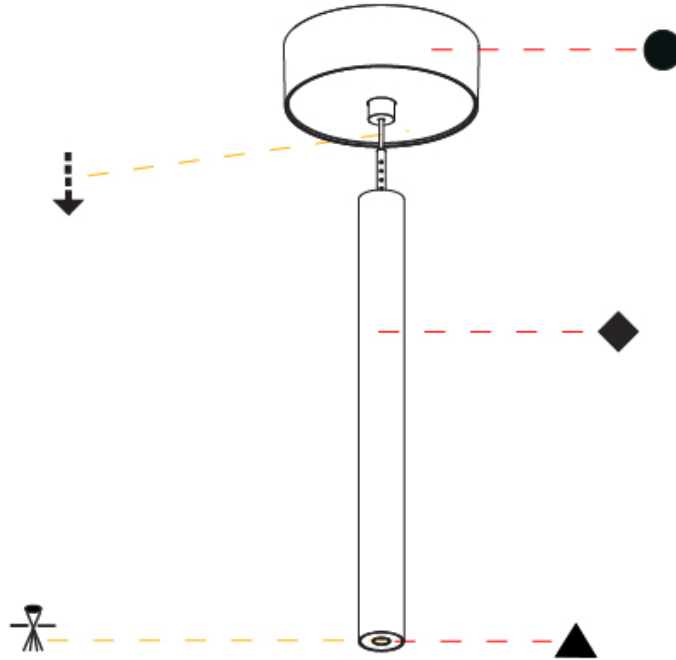

HANGOVER PLUG MONOPOINT SURFACE CANOPY SUSPENSION

A30845-

PROJECT _____

TYPE _____

SPECIFIER _____

QUANTITY _____

DATE _____

A