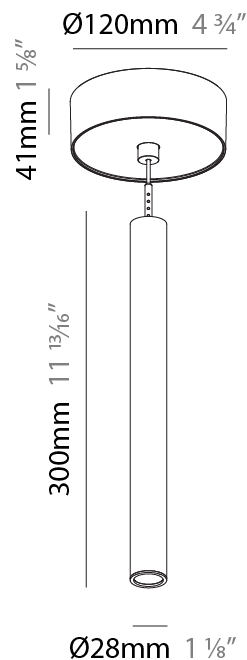

PHYSICAL

Shape: Cylinder
Diameter (mm): 28
Diameter (in): 1 1/8
Height (mm): 300
Height (in): 11 13/16
Max. Overall Height (mm): 2300
Max. Overall Height (in): 90 7/16
Light Distribution: Downlight
Weight (kg): 0.63
Weight (lbs): 1.39
Diffuser: Shine Ring - Opal / Yellow / Orange / Red / Blue / Green
Fixture Finish: SSR / BKV / CWI / CRY / HAB / LAG / UFT / ITA / RUA / RUR / MIC / FTG / MYG / TWT / LOD / PUS / FRO / FUP / KIA / POP / BLS / SPG / MEY / GOH / GUM / CHC / COM / ABZ / JAG / OBR / MOS / ROR
Fixture Material: Aluminum
Cable Details: 2000mm or 4000mm Black Cable

ELECTRICAL

Lamp Type: LED (Zhaga Standard)
Input Wattage (W): 6.6
Total Output Wattage (W): 6
Dimming: Tri-Mode (Non-Dimming and Phase Dimming (120Vac only) and 0-10V Dimming)
Driver Included: Yes
Driver Location: External
Driver Type: Constant Current - Universal
Driver Class: Class 2
Housing: ENCP3 w/quick connect
Input Voltage (V): 120 - 277
Constant Current (MA): 500

LED

Number of LEDs: 1
Color Temperature (°K): 2700 / 3000 / 4000
Max. Delivered Lumen (lm): 330 / 350 / 370
CRI: >90 CRI
Efficiency (%): 86
Lamp Life (hrs): 50000
Upon Request: ***3500K available in minimum quantities (larger quantities upon request)

OPTICAL

Optic°: 24 / 32 / 58

RATINGS AND CERTIFICATIONS

Certified By: Certified for North American Standards
IP rating: IP20