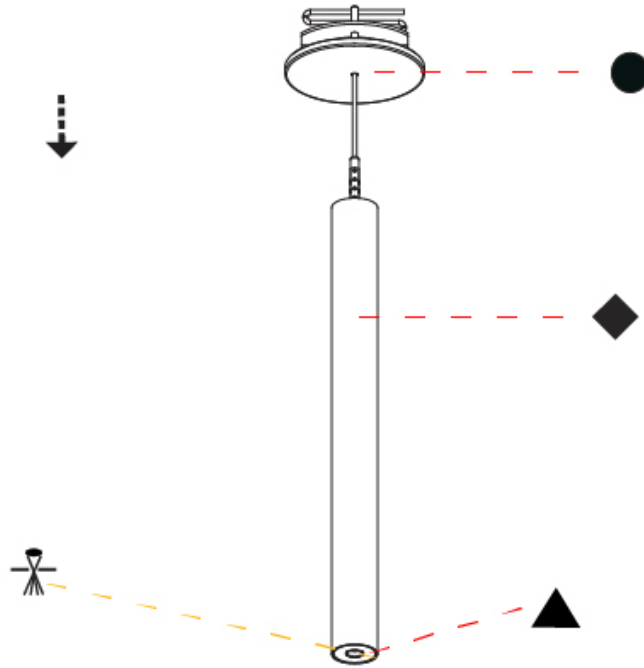

## HANGOVER PLUG MONOPOINT RECESSED CANOPY SUSPENSION

A30840-

PROJECT

TYPE

SPECIFIER

QUANTITY

DATE

A