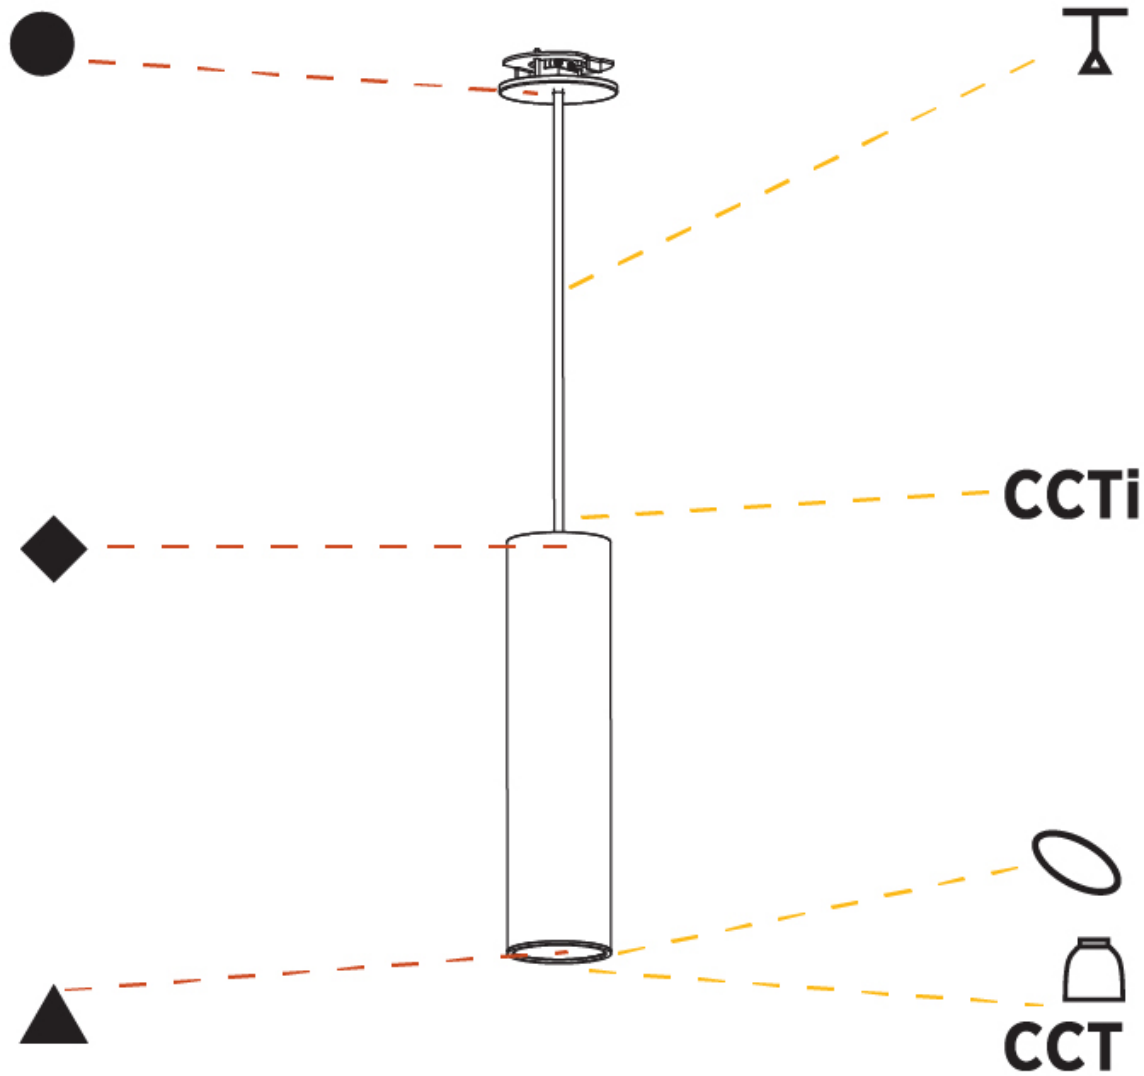

HANGOVER MONOPOINT RECESSED CANOPY SUSPENSION

A300158-

PROJECT	_____
TYPE	_____
SPECIFIER	_____
QUANTITY	_____
DATE	_____