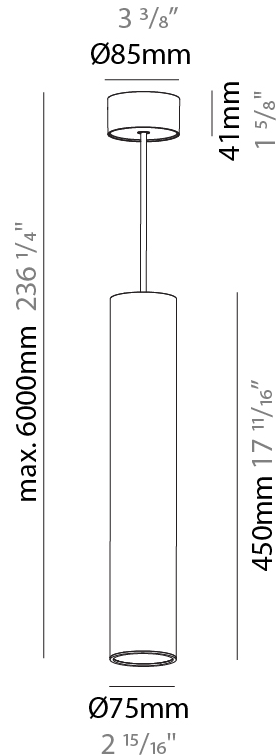

GENERAL

Series: Hangover
Subseries: Hangover Monopoint Surface Canopy
Brand: Prolicht
Division: Architectural
Mounting Type: Suspension
Mounting Location: Ceiling
Subcategory: Pendant

PHYSICAL

Shape: Cylinder
Diameter (mm): 75
Diameter (in): 2 ¹⁵/₁₆
Height (mm): 450
Height (in): 17 ¹¹/₁₆
Max. Overall Height (mm): 2450
Max. Overall Height (in): 96 ⁷/₁₆
Light Distribution: Direct / Indirect
Diffuser: Shine Ring 0-6
Fixture Finish: SSR / BKV / CWI / CRY / HAB / LAG / UFT / ITA / RUA / RUR / MIC / FTG / MYG / TWT / LOD / PUS / FRO / FUP / KIA / POP / BLS / SPG / MEY / GOH / GUM / CHC / COM / ABZ / JAG / OBR / MOS / ROR
Fixture Material: Aluminum
Cable Details: 2000mm / 6000mmm Cable in White / Black / Orange / Red

ELECTRICAL

Lamp Type: LED (Zhaga Standard)
Input Wattage (W): 20.8
Total Output Wattage (W): 19
Dimming: Tri-Mode (Non-Dimming and Phase Dimming (120Vac only) and 0-10V Dimming)
Driver Included: Yes
Driver Location: External
Driver Type: Constant Current - Universal
Driver Class: Class 2
Housing: ENCP3
Input Voltage (V): 120 - 277
Constant Current (MA): 500

LED

Number of LEDs: 2
Color Temperature (°K): 2700 / 3000 / 4000
Max. Delivered Lumen (lm): 1821
CRI: >90 CRI
Efficiency (%): 86
Lamp Life (hrs): 50000

OPTICAL

Reflector°: 18 / 36 / 52

RATINGS AND CERTIFICATIONS

Certified By: Certified for North American Standards
IP rating: IP20