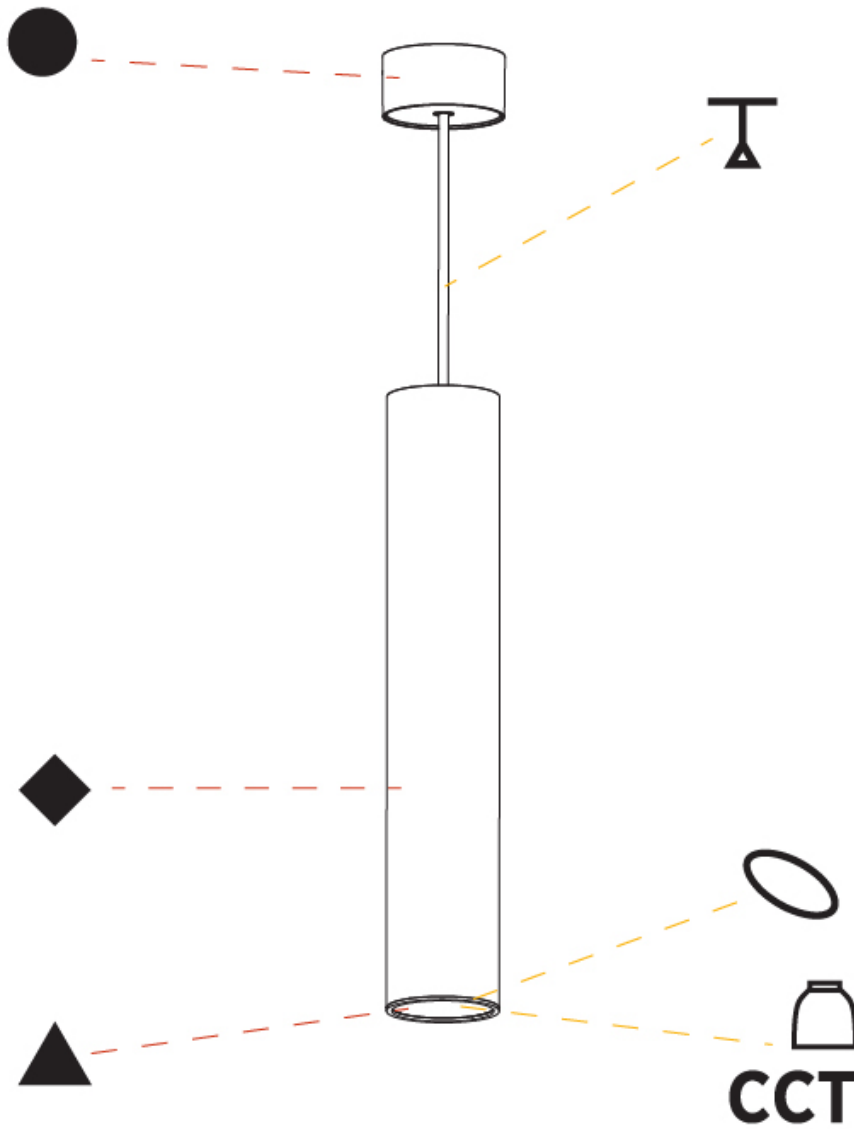

HANGOVER MONOPOINT SURFACE CANOPY SUSPENSION

A300170-

PROJECT
TYPE
SPECIFIER
QUANTITY
DATE

A